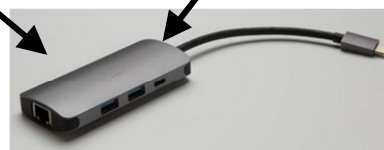

Power cannot be plugged in with hub at the same time.

Any HDMI compatible display

HDMI

Gemini USB-C to HDMI Video Cable

Original Custom Cable for Gemini  
Converts Right-Hand side USB-C Port into HDMI output. Cable needs to be on the right side.

Cyberspace

Wired USB Keyboard and Mouse

USB 3.0 ports

Gemini USB-C Hub  
2x USB 3.0, 1x USB-C,  
Ethernet ports

Hub cannot charge PDA so the device needs to run on battery.

Gemini PDA

USB-C

USB-C