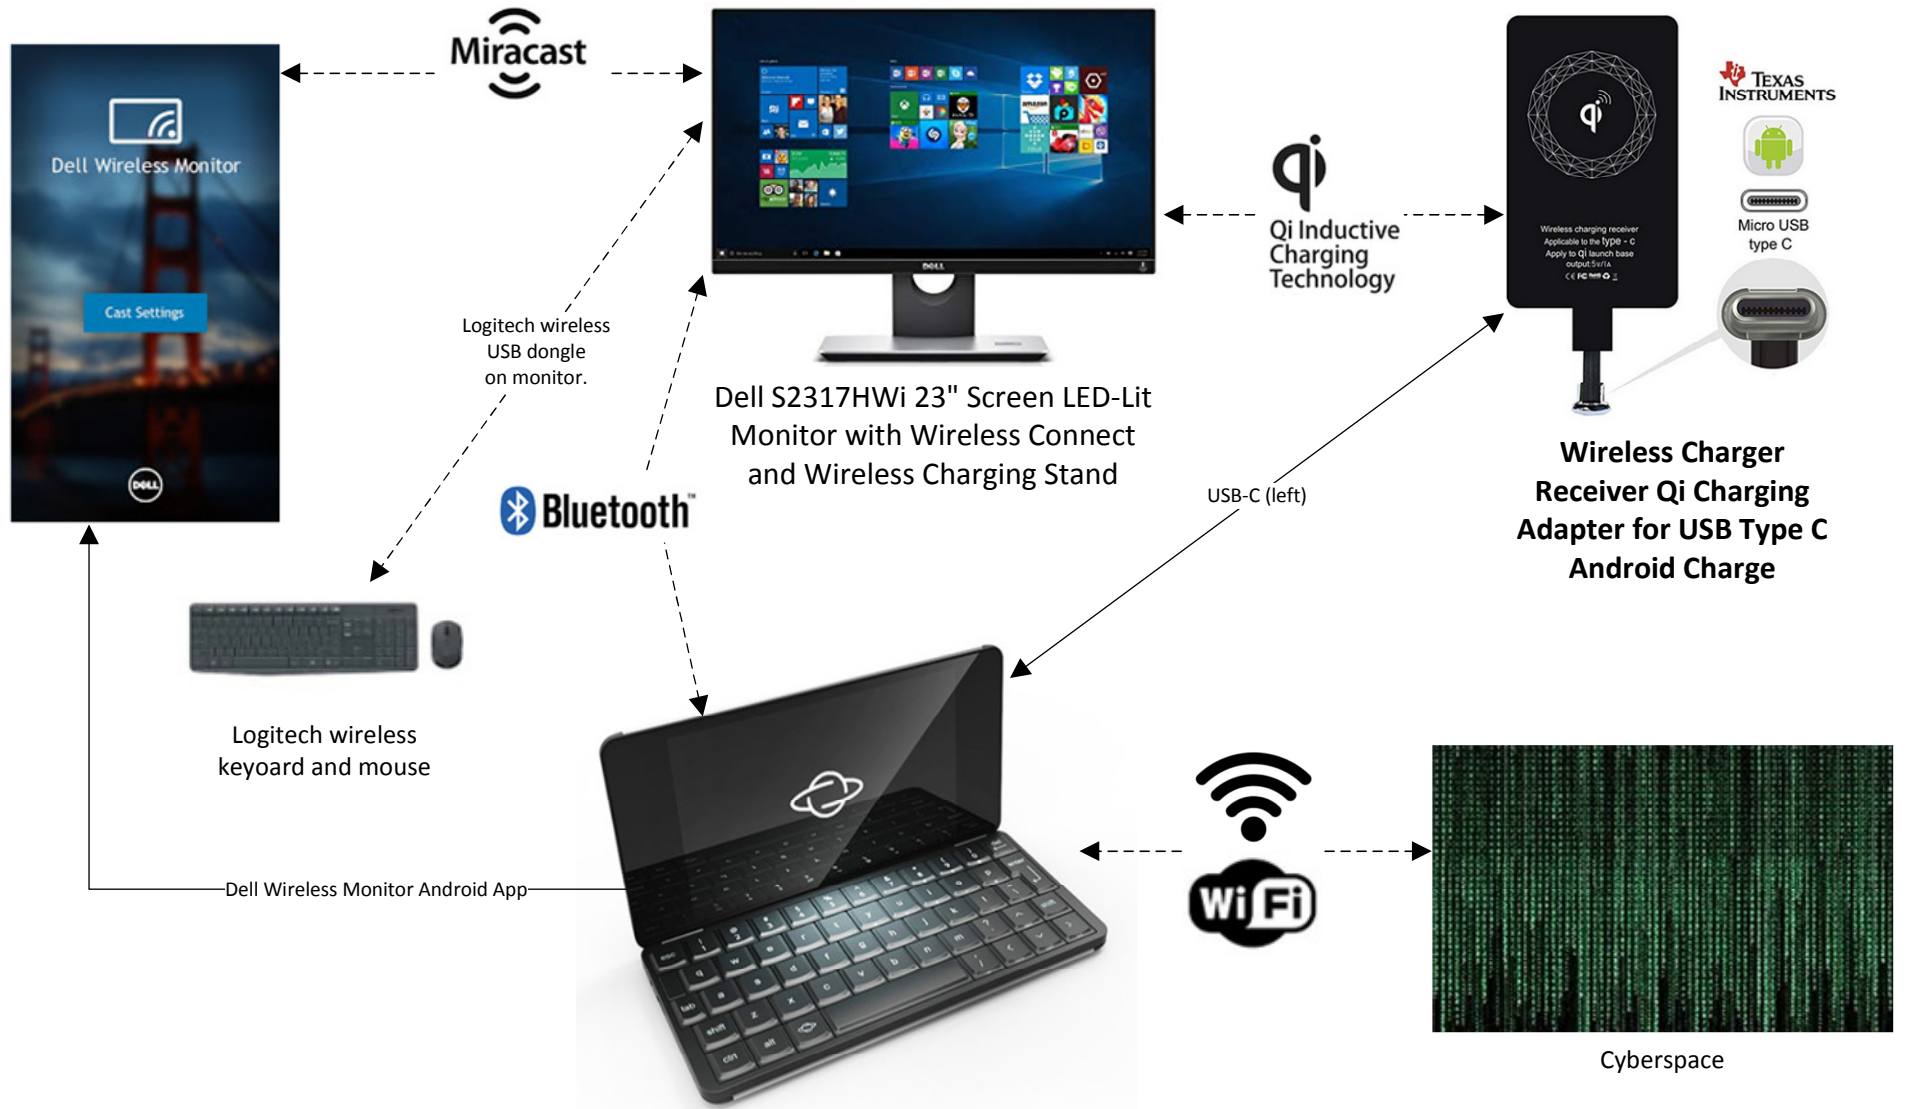

Power cannot be plugged in with hub at the same time.

Any HDMI compatible display

HDMI

Gemini USB-C to HDMI Video Cable

Original Custom Cable for Gemini  
Converts Right-Hand side USB-C Port into HDMI output. Cable needs to be on the right side.

Cyberspace

Wired USB Keyboard and Mouse

USB 3.0 ports

Gemini USB-C Hub  
2x USB 3.0, 1x USB-C,  
Ethernet ports

Hub cannot charge PDA so the device needs to run on battery.

Gemini PDA

USB-C

USB-C

Ethernet

USB C

**NOTE:** this configuration will not work well since the Gemini needs to run on battery if the hub is to be used.

Gemini PDA		
Wired Desktop Configuration		
Rev	1	Date: 2018/12/13
Author: xiled		